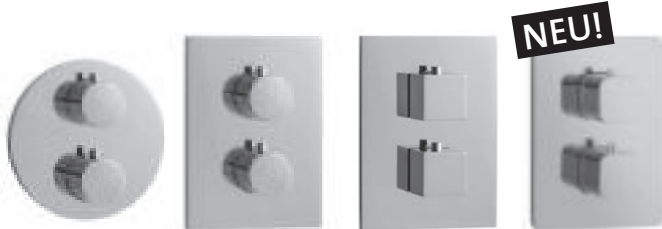

LOGIC PLUS Thermostate round/square/soft

Oberfläche: Chrom (.01) | Serien: SIRO, DEEP, NANO, NEO CASTELL, MARE, CEO

11.500550.1.01

11.500550.3.01

11.500550.2.01

36.500550.4.01

11.503050.1.01

11.503050.3.01