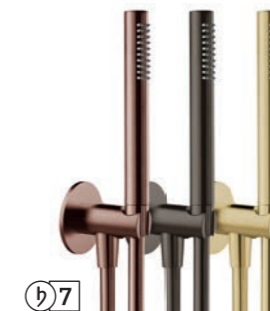

b7

Wannenset seven round
bath set