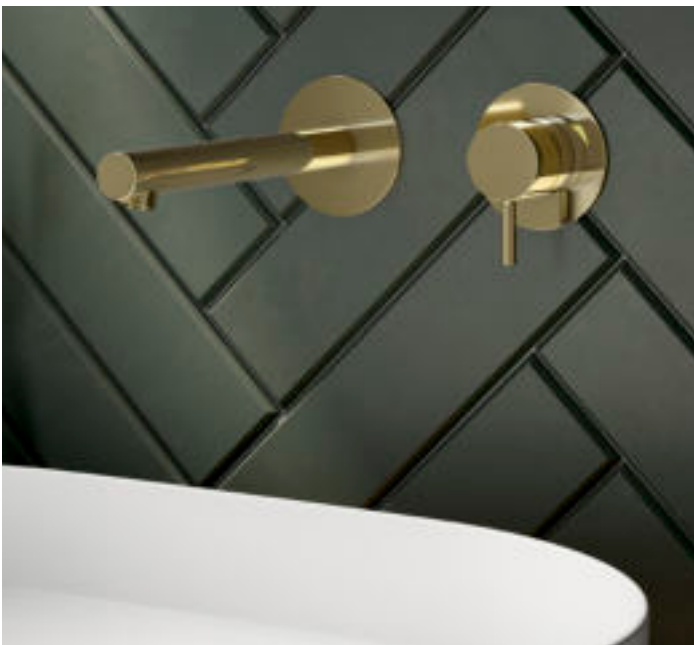

Übrigens, für jeden Geschmack und für jede Anwendung gibt es das passende Farbset: Wand-Waschtischarmaturen, Dusch- und Wannemischer und selbstverständlich auch Thermostate. Zuverlässig im Hintergrund arbeiten dabei stets die herzbach LOGIC PLUS Einbaukörper für Waschtisch und Dusche/Wanne (ab S. 152).

SIRO offers an impressive range of options to show off your washbasin to its best advantage. Our single lever basin mixers for a stylish and flexible concealed solution are of course available in all five finishes and also in three spout lengths. You can determine the position of the spout yourself: left, right or below. This gives you maximum flexibility while at the same time consistently implementing your individual design line.

By the way, there is a matching assembly sets for every taste and use: single lever washbasin mixers, shower and bath mixers and, of course, thermostats. Always working reliably in the background are the herzbach LOGIC PLUS built-in bodies for washbasin and shower/tub (from p. 152).