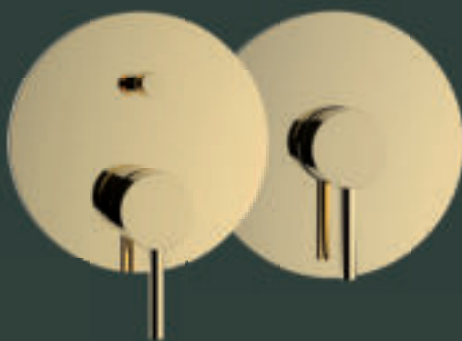

30.120100.1.03

Brausemischer

mit CoolBody Armaturenkörper
exposed CoolBody shower mixer

30.131100.1.03

Thermostat-Brausemischer

mit CoolBody Armaturenkörper
exposed thermostat CoolBody shower mixer

30.120215.1.03

Wannenfüll-/Brausemischer

mit CoolBody Armaturenkörper
exposed CoolBody bath/shower mixer