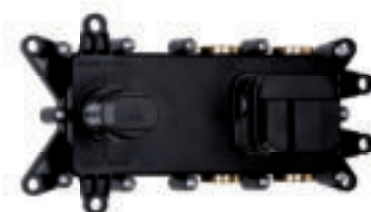

LOGIC PLUS for concealed washbasin mixers: you have a free choice of mixer and spout arrangement – left, right or below - and can also choose from numerous designs in our colour sets.

LOGIC PLUS for concealed shower and bath mixers: This allows you to control your concealed shower and bath mixers or your concealed thermostat. Here, too, you have maximum freedom of design in the choice of colour set designs: whether round or square, chrome-plated or matt black, brushed stainless steel or PVD-coated.

LOGIC XL for up to 5 consumers: If you use a multifunctional rain shower or several consumers in your spa area, then we recommend the herzbach LOGIC XL high-performance thermostats for simultaneous control of up to 5 consumers with simultaneous increased flow. LOGIC XL thermostats always provide sufficient water pressure while simultaneously using all desired jet types.

LOGIC XL VARIO offers a special feature: thermostatic mixers and shut-off valves can now also be installed in any position and no longer exclusively next to or above each other. You can set your personal comfort temperature centrally on the XL VARIO thermostat module. Via the XL VARIO shut-off or diverter module, you open the consumer you want at the place where you want it.

With herzbach LOGIC PLUS and LOGIC XL, there are no limits to your showering pleasure.

#herzbachlogic #logicplus #logicxl

Unsere Herzstücke: LOGIC PLUS und LOGIC XL Einbaukörper für Waschtisch und Dusche/Wanne.
Our centerpieces: LOGIC PLUS and LOGIC XL installation boxes for washbasin and shower/bathtub.