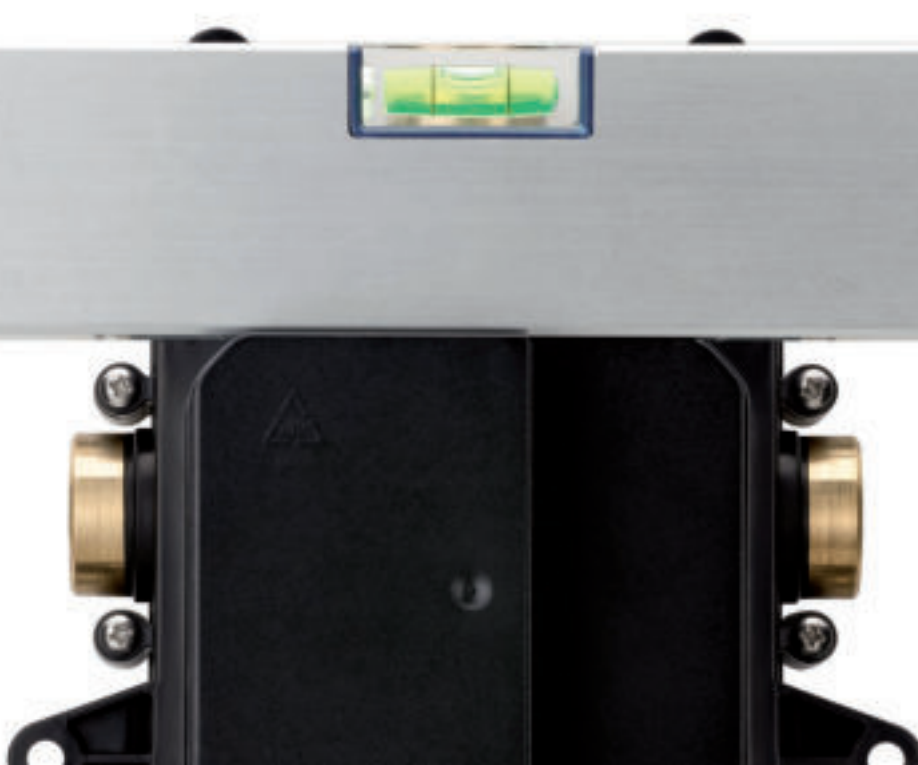

SCHALLISOLIERTES, GUMMIERTES GEHÄUSE

Keine störende Schallübertragung auf Ihre Wand bzw. in das Mauerwerk, und ein Einbaukörper, der absolut wasserdicht ist – perfekter Feuchtigkeitsschutz für Ihre Wand.

In the LOGIC PLUS-BOX for your shower or bath, we have installed the highest-quality components far beyond the usual market standards. This makes our proven prodigy the ideal concealed installation box for your shower or bath with the same outstanding feature as our installation box for wall-mounted washbasin mixers.

ONE BOX FOR ALL DESIGNS

Suitable for all herzbach assembly sets, regardless of whether lever mixer or thermostat. LOGIC PLUS offers 3 outlets for maximum design freedom.

EASY ASSEMBLY, ULTRA-THIN BODY

*Very easy to mount thanks to the LOGIC mounting system and perfectly aligned with the integrated support areas for the spirit level. With an **installation depth of only 60 mm**, the LOGIC PLUS-Box fits into almost any installation situation.*

EASY INSTALLATION

Inlets marked in such a way that they cannot be confused and an integrated flushing and pressure device make the heart of the installer beat faster even when installing this installation body.

SOUNDPROOF, RUBBERIZED HOUSING

No disturbing sound transmission to your wall or into the masonry – and an installation body that is absolutely waterproof – perfect moisture protection for your wall.