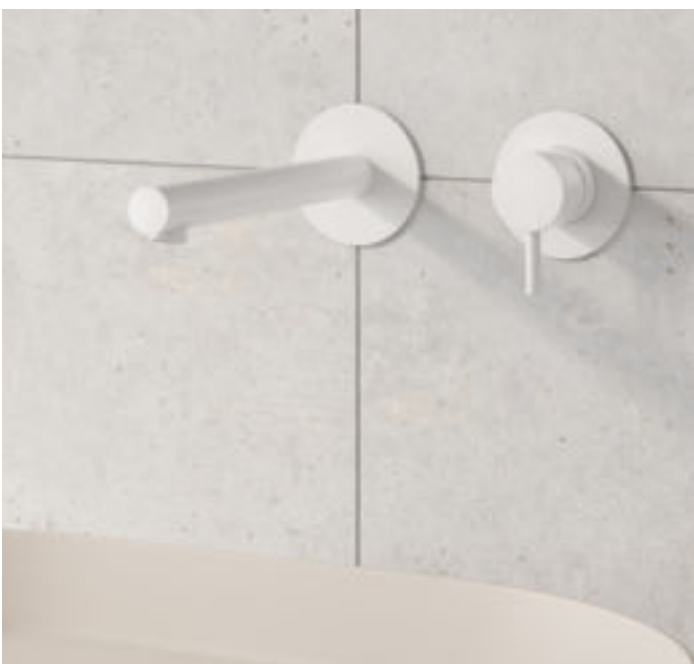

Übrigens, für jeden Geschmack und für jede Anwendung gibt es das passende Farbset: Wand-Waschtischarmaturen, Dusch- und Wannemischer und selbstverständlich auch Thermostate. Zuverlässig im Hintergrund arbeiten dabei stets die herzbach LOGIC PLUS Einbaukörper für Waschtisch und Dusche/Wanne (ab S. 152).

SIRO offers an impressive range of options to show off your washbasin to its best advantage. Our single lever basin mixers for a stylish and flexible concealed solution are of course available in all five finishes and also in three spout lengths. You can determine the position of the spout yourself: left, right or below. This gives you maximum flexibility while at the same time consistently implementing your individual design line.

By the way, there is a matching assembly sets for every taste and use: single lever washbasin mixers, shower and bath mixers and, of course, thermostats. Always working reliably in the background are the herzbach LOGIC PLUS built-in bodies for washbasin and shower/tub (from p. 152).